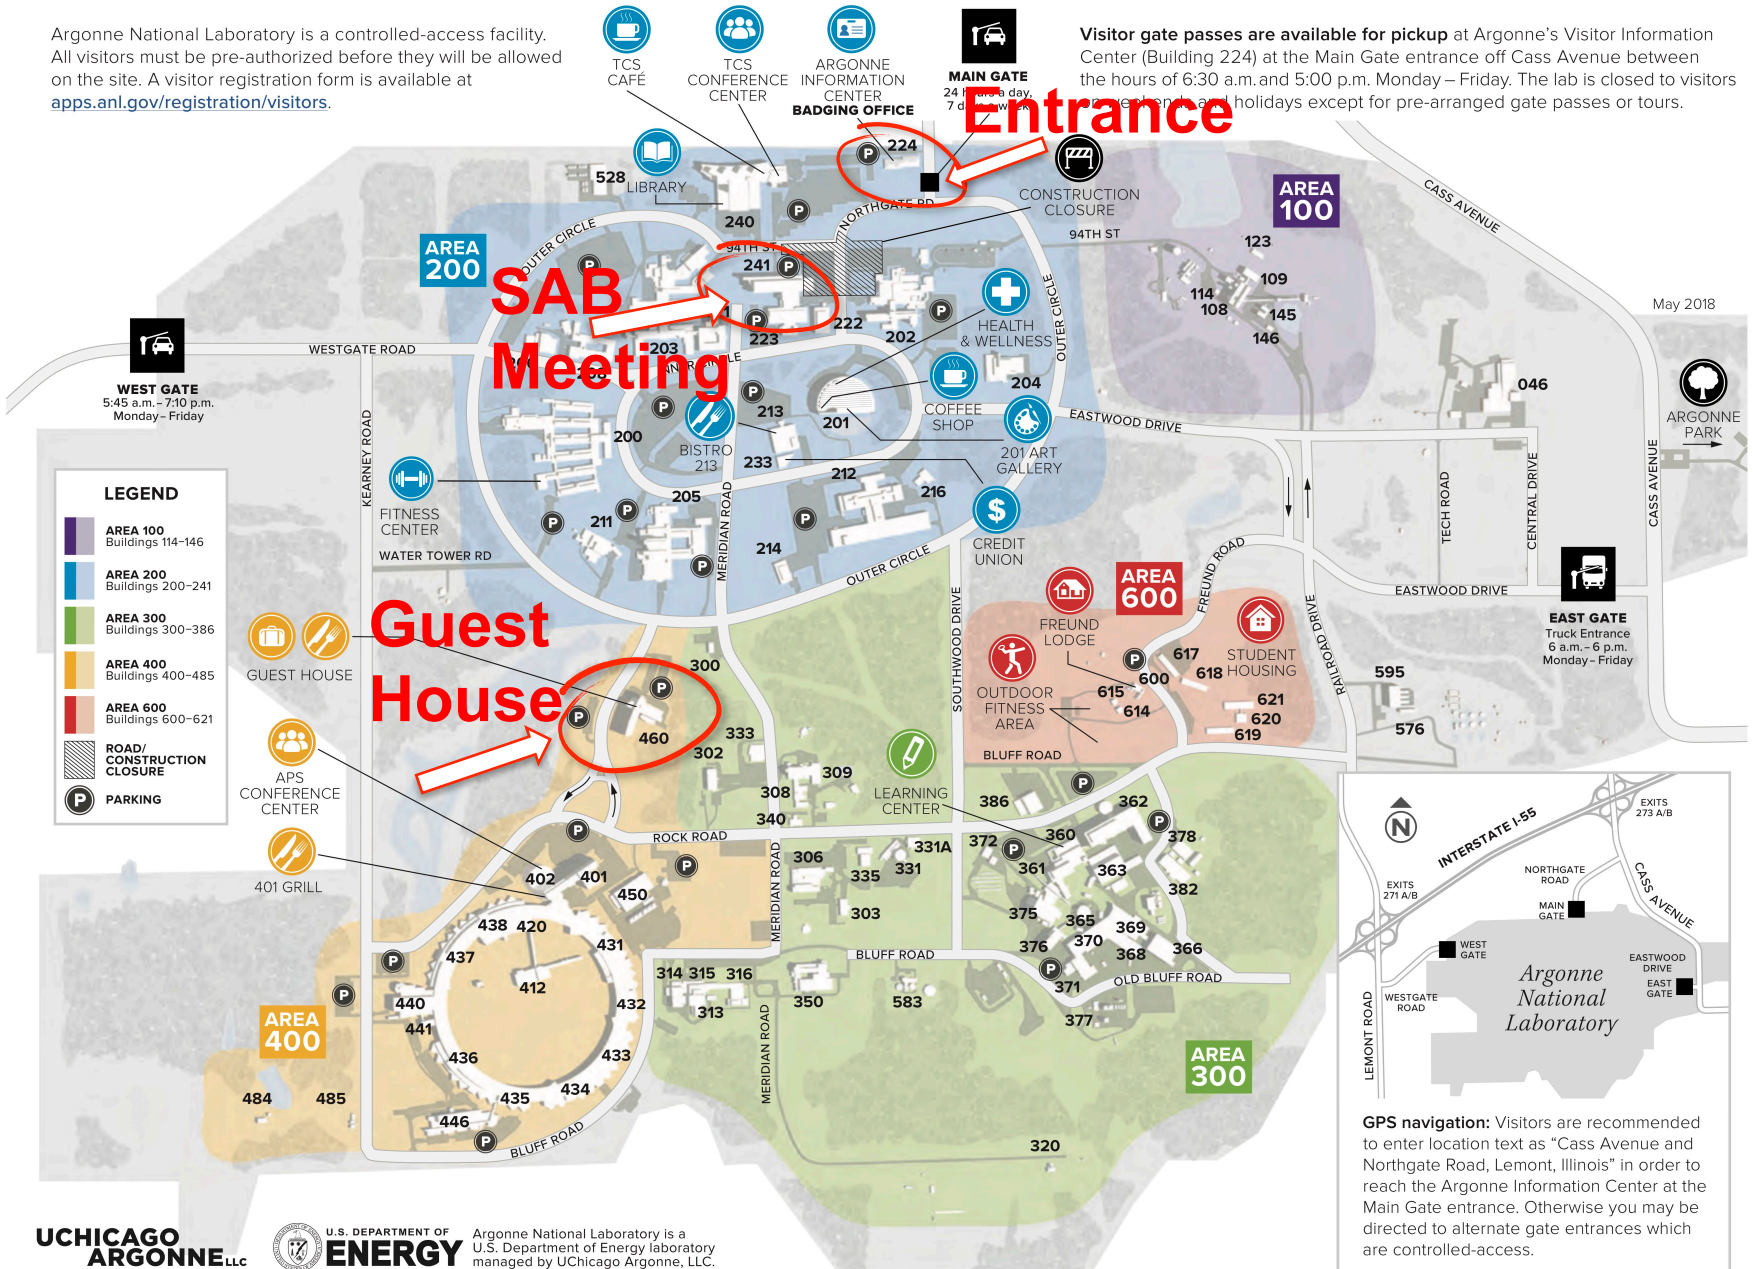

Getting Around Campus

Argonne National Laboratory is a controlled-access facility. All visitors must be pre-authorized before they will be allowed on the site. A visitor registration form is available at apps.anl.gov/registration/visitors.

Visitor gate passes are available for pickup at Argonne's Visitor Information Center (Building 224) at the Main Gate entrance off Cass Avenue between the hours of 6:30 a.m. and 5:00 p.m. Monday – Friday. The lab is closed to visitors on public holidays except for pre-arranged gate passes or tours.

GPS navigation: Visitors are recommended to enter location text as "Cass Avenue and Northgate Road, Lemont, Illinois" in order to reach the Argonne Information Center at the Main Gate entrance. Otherwise you may be directed to alternate gate entrances which are controlled-access.